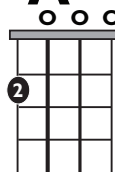

IN THE STYLE OF ...

"Monster" (Easy)

by Shawn Mendes and Justin Bieber

KEY: EMI

TEMPO: 73BPM

Em	F#*	G	Am	Bm	C	D
I	ii*	III	iv	v	VI	VII

SONG FORM: **Intro, Verse, Chorus, Verse, Chorus, Outro**

Emi

D

A

C

Intro/Verse

Emi

D

A

C

Chorus/Outro

Iconic Notation

Strum Pattern

Solo Scale

Standard Notation

Strum Pattern

Solo Scale