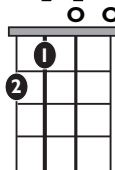

IN THE STYLE OF ...

"Monster" (Easy)

by Shawn Mendes and Justin Bieber

KEY: EMI

TEMPO: 73BPM

| | | | | | | |
|----|-----|-----|----|----|----|-----|
| Em | F#* | G | Am | Bm | C | D |
| I | ii* | III | iv | v | VI | VII |

SONG FORM: **Intro, Verse, Chorus, Verse, Chorus, Outro**

Emi

D

A

C

Intro/Verse

Emi

D