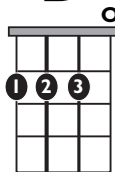

IN THE STYLE OF ...

"Monster" (Easy)

by Shawn Mendes and Justin Bieber

KEY: EMI

TEMPO: 73BPM

| | | | | | | |
|----|-----|-----|----|----|----|-----|
| Em | F#* | G | Am | Bm | C | D |
| I | ii* | III | iv | v | VI | VII |

SONG FORM: **Intro, Verse, Chorus, Verse, Chorus, Outro**

Emi

D

A

C

Intro/Verse

Emi

D