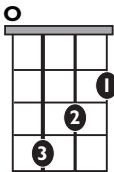

IN THE STYLE OF ...

"Monster" (Easy)

by Shawn Mendes and Justin Bieber

KEY: EMI

TEMPO: 73BPM

| | | | | | | |
|----|-----|-----|----|----|----|-----|
| Em | F#* | G | Am | Bm | C | D |
| I | ii* | III | iv | v | VI | VII |

SONG FORM: **Intro, Verse, Chorus, Verse, Chorus, Outro**

Emi

D

A

C

Intro/Verse

Emi

D