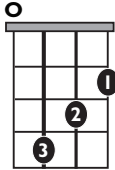

IN THE STYLE OF ...

"Monster" (Easy)

by Shawn Mendes and Justin Bieber

KEY: EMI

TEMPO: 73BPM

| | | | | | | |
|----|-----|-----|----|----|----|-----|
| Em | F#* | G | Am | Bm | C | D |
| I | ii* | III | iv | v | VI | VII |

SONG FORM: **Intro, Verse, Chorus, Verse, Chorus, Outro**

Emi

D

A

C

Intro/Verse

Emi

D