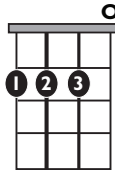

IN THE STYLE OF ...

"Monster" (Easy)

by Shawn Mendes and Justin Bieber

KEY: EMI

TEMPO: 73BPM

| | | | | | | |
|----|-----|-----|----|----|----|-----|
| Em | F#* | G | Am | Bm | C | D |
| I | ii* | III | iv | v | VI | VII |

SONG FORM: **Intro, Verse, Chorus, Verse, Chorus, Outro**

Emi

D

A

C

Intro/Verse

Emi

D