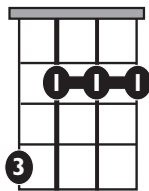

IN THE STYLE OF ...

"Not Another Love Song"

by Ella Mai

KEY: Bm

TEMPO: 76

Chords	Bm	C#*	D	Em	F#m	G
	I	ii*	III	iv	v	VI

SONG FORM: **Intro, Verse, Bridge, Verse, Bridge, Pre-Chorus, Chorus, Verse, Chorus**

Bmi

Emi

Bmi

Emi

Iconic Notation

Strum Pattern

I 2 + 3 + 4

Solo Scale

B minor pentatonic