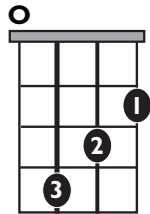

IN THE STYLE OF ...

"Not Another Love Song"

by Ella Mai

KEY: Bm

TEMPO: 76

Chords	Bm	C#*	D	Em	F#m	G
	I	ii*	III	iv	v	VI

SONG FORM: **Intro, Verse, Bridge, Verse, Bridge, Pre-Chorus, Chorus, Verse, Chorus**

Bmi

Emi

Bmi

Emi

Iconic Notation

Strum Pattern

I 2 + 3 + 4

Solo Scale

B minor pentatonic