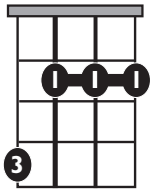

IN THE STYLE OF ...

"Not Another Love Song"

by Ella Mai

KEY: Bm

TEMPO: 76

Chords	Bm	C#*	D	Em	F#m	G
	I	ii*	III	iv	v	VI

SONG FORM: **Intro, Verse, Bridge, Verse, Bridge, Pre-Chorus, Chorus, Verse, Chorus**

Bmi

Emi

Bmi

Emi

Iconic Notation

Strum Pattern

I 2 + 3 + 4

Solo Scale

B minor pentatonic