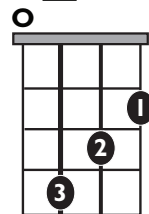

IN THE STYLE OF ...

"Not Another Love Song"

by Ella Mai

KEY: Bm

TEMPO: 76

Chords	Bm	C#*	D	Em	F#m	G
	I	ii*	III	iv	v	VI

SONG FORM: **Intro, Verse, Bridge, Verse, Bridge, Pre-Chorus, Chorus, Verse, Chorus**

Bmi

Emi

Bmi

Emi

Iconic Notation

Strum Pattern

I 2 + 3 + 4

Solo Scale

B minor pentatonic