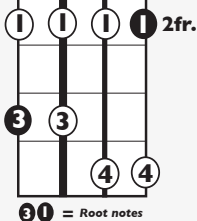

IN THE STYLE OF ...

"Not Another Love Song"

by Ella Mai

KEY: Bm

TEMPO: 76

Chords	Bm	C#*	D	Em	F#m	G
	I	ii*	III	iv	v	VI

SONG FORM: **Intro, Verse, Bridge, Verse, Bridge, Pre-Chorus, Chorus, Verse, Chorus**

Bmi

Emi

Bmi

Emi

Iconic Notation

Strum Pattern

I 2 + 3 + 4

Solo Scale

B minor pentatonic