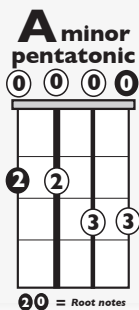

IN THE STYLE OF ...

"Oye Mi Amor" (Easy Version)

by Mana

KEY: AMI

TEMPO: 162BPM

Chords

Am	B*	C	Dm	Em	F	G
i	ii*	III	iv	v	VI	VII

SONG FORM: **Intro, Verse x2, Chorus, Verse x2, Chorus, Solo, Chorus, Outro**

Intro/Verse

Ami Ami Emi Ami Ami Emi

Pre-Chorus

G G F G F G

Chorus

C G Ami F C G F G

Iconic Notation

Strum Pattern

Solo Scale

Standard Notation

Strum Pattern

Solo Scale

A Minor Pentatonic