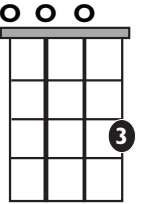

IN THE STYLE OF ...

"Oye Mujer"

by Raymix

KEY: Emi

TEMPO: 91 BPM

Chords

Em	F#*	G	Am	Bm	C	D
i	ii*	III	v	v	VI	VII

SONG FORM: **Intro, Verse, Chorus, Verse, Interlude, Verse, Chorus**

Emi

Bmi

Intro/Chorus/Interlude

Emi

Bmi

Verse

C

D

Emi

Iconic Notation

Strum Pattern

Solo Scale

E minor pentatonic

90 = Root notes

Standard Notation

Strum Pattern

Solo Scale

E Minor Pentatonic