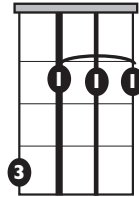

IN THE STYLE OF ...

"Oye Mujer"

by Raymix

KEY: Emi

TEMPO: 91 BPM

Chords

Em	F#*	G	Am	Bm	C	D
i	ii*	III	v	v	VI	VII

SONG FORM: **Intro, Verse, Chorus, Verse, Interlude, Verse, Chorus**

Emi

Bmi

Intro/Chorus/Interlude

Emi

Bmi

Verse

C

D

Emi

Iconic Notation

Strum Pattern

Solo Scale

E minor pentatonic

90 = Root notes

Standard Notation

Strum Pattern

Solo Scale

E Minor Pentatonic