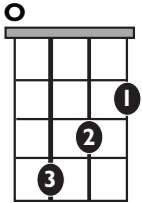

KEY: Emi

TEMPO: 91 BPM

Chords

Em	F#*	G	Am	Bm	C	D
i	ii*	III	v	v	VI	VII

SONG FORM: **Intro, Verse, Chorus, Verse, Interlude, Verse, Chorus**

Emi