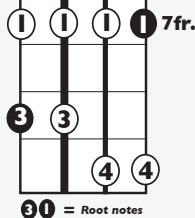

## Iconic Notation

Strum Pattern

Solo Scale

**E** minor pentatonic

90 = Root notes