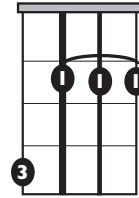

IN THE STYLE OF ...

"Oye Mujer"

by Raymix

KEY: Emi

TEMPO: 91 BPM

Chords

Em	F#*	G	Am	Bm	C	D
i	ii*	III	v	v	VI	VII

SONG FORM: **Intro, Verse, Chorus, Verse, Interlude, Verse, Chorus**

Emi

Bmi

Intro/Chorus/Interlude

Emi

Bmi

Verse

C

D

Emi

Iconic Notation

Strum Pattern

Solo Scale

E minor pentatonic

90 = Root notes

Standard Notation

Strum Pattern

Solo Scale

E Minor Pentatonic