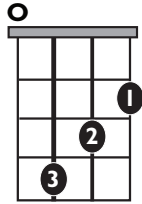

Intro/Chorus/Interlude

Emi