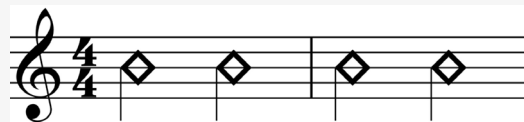

Standard Notation

Strum Pattern

Solo Scale

A Minor Pentatonic