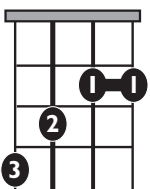

IN THE STYLE OF ...

"Red Sky, Blue Mountain"

by Samantha Crain

KEY:

D#m

TEMPO:

80

Chords

D#m	E*	F#	G#m	A#m	B
i	ii*	III	iv	v	VI

SONG FORM: Verse, Chorus, Verse, Chorus, Verse, Chorus, Outro (Verse)

D#mi

B

D#mi

B

Verse

D#mi

B

Bmi

D#mi

Chorus

Iconic Notation

Strum Pattern

1e+a 2e+a 3e+a 4e+a

Solo Scale

D#mi Pentatonic

ⓔ = Root Note

Standard Notation

Strum Pattern

Solo Scale