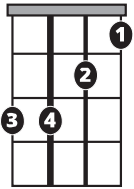

IN THE STYLE OF ...

"Red Sky, Blue Mountain"

by Samantha Crain

KEY:

D#m

TEMPO:

80

Chords

D#m	E*	F#	G#m	A#m	B
i	ii*	III	iv	v	VI

SONG FORM: Verse, Chorus, Verse, Chorus, Verse, Chorus, Outro (Verse)

D#mi

B

D#mi

B

Verse

D#mi