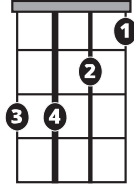

IN THE STYLE OF ...

"Red Sky, Blue Mountain"

by Samantha Crain

KEY:

D#m

TEMPO:

80

Chords

D#m	E*	F#	G#m	A#m	B
i	ii*	III	iv	v	VI

SONG FORM: Verse, Chorus, Verse, Chorus, Verse, Chorus, Outro (Verse)

D#mi

B

D#mi

B

Verse

D#mi