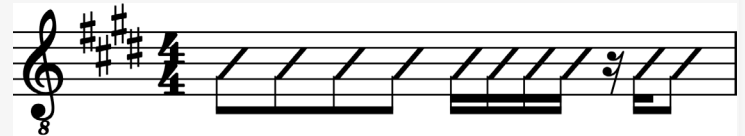

Standard Notation

Strum Pattern