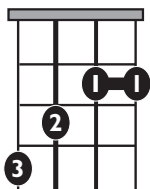

IN THE STYLE OF ...

"Red Sky, Blue Mountain"

by Samantha Crain

KEY:

D#m

TEMPO:

80

Chords

D#m	E*	F#	G#m	A#m	B
i	ii*	III	iv	v	VI

SONG FORM: Verse, Chorus, Verse, Chorus, Verse, Chorus, Outro (Verse)

D#mi

B

D#mi

B

Verse

D#mi