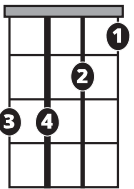

IN THE STYLE OF ...

"Red Sky, Blue Mountain"

by Samantha Crain

KEY:

D#m

TEMPO:

80

Chords

D#m	E*	F#	G#m	A#m	B
i	ii*	III	iv	v	VI

SONG FORM: Verse, Chorus, Verse, Chorus, Verse, Chorus, Outro (Verse)

D#mi

B

D#mi

B

Verse

D#mi