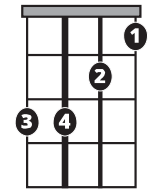

IN THE STYLE OF ...

"Red Sky, Blue Mountain"

by Samantha Crain

KEY:

D#m

TEMPO:

80

Chords

D#m	E*	F#	G#m	A#m	B
i	ii*	III	iv	v	VI

SONG FORM: Verse, Chorus, Verse, Chorus, Verse, Chorus, Outro (Verse)

D#mi

B

D#mi

B

Verse

D#mi

B

Bmi

D#mi

Chorus

Iconic Notation

Strum Pattern

1e+a 2e+a 3e+a 4e+a

Solo Scale

D#mi Pentatonic

ⓔ = Root Note

Standard Notation

Strum Pattern

Solo Scale