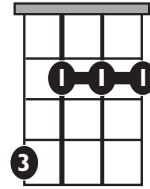

IN THE STYLE OF ...

"Red Sky, Blue Mountain"

by Samantha Crain

KEY:

D#m

TEMPO:

80

Chords

D#m	E*	F#	G#m	A#m	B
i	ii*	III	iv	v	VI

SONG FORM: Verse, Chorus, Verse, Chorus, Verse, Chorus, Outro (Verse)

D#mi

B

D#mi

B

Verse

D#mi

B

Bmi

D#mi

Chorus

Iconic Notation

Strum Pattern

1e+a 2e+a 3e+a 4e+a

Solo Scale

D#mi Pentatonic

ⓔ = Root Note

Standard Notation

Strum Pattern

Solo Scale