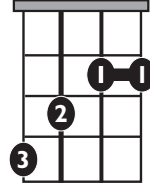

IN THE STYLE OF ...

"Red Sky, Blue Mountain"

by Samantha Crain

KEY:

D#m

TEMPO:

80

Chords

D#m	E*	F#	G#m	A#m	B
i	ii*	III	iv	v	VI

SONG FORM: Verse, Chorus, Verse, Chorus, Verse, Chorus, Outro (Verse)

D#mi

B

D#mi

B

Verse

D#mi