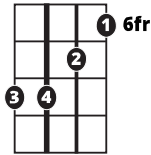

Song Form

Intro, Chorus, Verse, Hook, Verse, Hook, Verse, Chorus, Outro

Genre
Pop

Language
Swahili

Key
G#m

Tempo
112 BPM

Chords:

G#m	A*	B	C#m	D#m	E	F#
i	ii*	III	iv	v	VI	VII

G#mi

Intro
Verses
Hook
Outro

C#mi

Chorus

G#mi

Iconic Notation

Rhythm

Verse

Solo Scale

G#mi Pentatonic

3 = Root Note

Standard Notation

Rhythm

Solo Scale