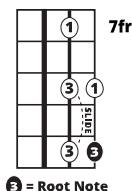

Song Form

Intro, Chorus, Verse, Hook, Verse, Hook, Verse, Chorus, Outro

Genre
Pop

Language
Swahili

Key
G#m

Tempo
112 BPM

Chords:

G#m	A*	B	C#m	D#m	E	F#
i	ii*	III	iv	v	VI	VII

G#mi

Intro
Verses
Hook
Outro

C#mi

Chorus

G#mi

Iconic Notation

Rhythm

Verse

Solo Scale

G#mi Pentatonic

3 = Root Note

Standard Notation

Rhythm

Solo Scale