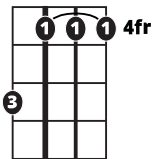

Song Form

Intro, Chorus, Verse, Hook, Verse, Hook, Verse, Chorus, Outro

Genre
Pop

Language
Swahili

Key
G#m

Tempo
112 BPM

Chords:

G#m	A*	B	C#m	D#m	E	F#
i	ii*	III	iv	v	VI	VII

G#mi

Intro
Verses
Hook
Outro

C#mi

Chorus

G#mi

Iconic Notation

Rhythm

Verse

Solo Scale

G#mi Pentatonic

3 = Root Note

Standard Notation

Rhythm

Solo Scale