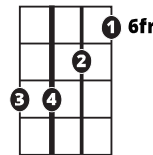

Song Form

Intro, Chorus, Verse, Hook, Verse, Hook, Verse, Chorus, Outro

Genre
Pop

Language
Swahili

Key
G#m

Tempo
112 BPM

Chords:

G#m	A*	B	C#m	D#m	E	F#
i	ii*	III	iv	v	VI	VII

G#mi

Intro
Verses
Hook
Outro

C#mi

Chorus

G#mi

Iconic Notation

Rhythm

Verse

Solo Scale

G#mi Pentatonic

3 = Root Note

Standard Notation

Rhythm

Solo Scale