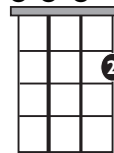

IN THE STYLE OF ...

"Sofia"

by Clairo

KEY: C

TEMPO: 113BPM

Chords

C	Dm	Em	F	G	Am
I	ii	III	IV	V	VI

SONG FORM: **Intro, Chorus, Chorus, Verse, Chorus, Instrumental/Solo, Bridge, Chorus, Outro**

Dmi7

G7

CMaj7

Fmaj7

Iconic Notation

Strum Pattern

Solo Scale

Standard Notation

Strum Pattern

Solo Scale