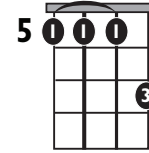

IN THE STYLE OF ...

"Sofia"

by Clairo

KEY: C

TEMPO: 113BPM

Chords

C	Dm	Em	F	G	Am
I	ii	III	IV	V	VI

SONG FORM: **Intro, Chorus, Chorus, Verse, Chorus, Instrumental/Solo, Bridge, Chorus, Outro**

Dmi7

G7

CMaj7

Fmaj7

Iconic Notation

Strum Pattern

Solo Scale

Standard Notation

Strum Pattern

Solo Scale