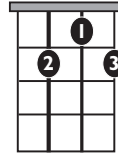

IN THE STYLE OF ...

"Sofia"

by Clairo

KEY: C

TEMPO: 113BPM

Chords

C	Dm	Em	F	G	Am
I	ii	III	IV	V	VI

SONG FORM: **Intro, Chorus, Chorus, Verse, Chorus, Instrumental/Solo, Bridge, Chorus, Outro**

Dmi7

G7

CMaj7

Fmaj7

Iconic Notation

Strum Pattern

Solo Scale

Standard Notation

Strum Pattern

Solo Scale