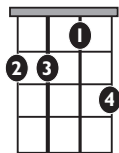

IN THE STYLE OF ...

"Sofia"

by Clairo

KEY: C

TEMPO: 113BPM

Chords

C	Dm	Em	F	G	Am
I	ii	III	IV	V	VI

SONG FORM: **Intro, Chorus, Chorus, Verse, Chorus, Instrumental/Solo, Bridge, Chorus, Outro**

Dmi7

G7

CMaj7

Fmaj7

Iconic Notation

Strum Pattern

Solo Scale

Standard Notation

Strum Pattern

Solo Scale