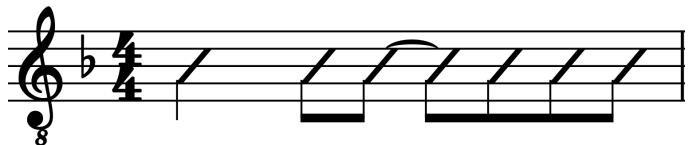

Standard Notation

Rhythm