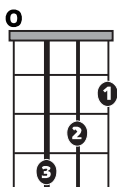

Intro/Chorus ||: / / / / | / / / / | / / / / | / / / / :||

Emi