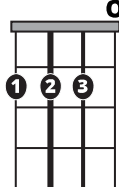

Song Form

Intro, Verse, Pre-Chorus, Chorus, Verse, Pre-Chorus, Chorus, Bridge, Pre-Chorus, Chorus

Genre
Pop

Language
English

Key
G/Emi

Tempo
96 BPM

Chords:

G	Am	Bm	C	D	Em
I	ii	iii	IV	V	vi

Emi

C

D

Emi

Intro/Chorus ||: / / / / | / / / / | / / / / | / / / / :||

Emi

C

Ami

Bmi

Emi

Verse/Bridge ||: / / / / | / / / / | / / / / | / / / / :||

Ami

Bmi

Emi

Ami

Bmi

Emi

Pre-Chorus ||: / / / / | / / / / | / / / / | / / / / :||

Iconic Notation

Comping

Solo Scale

Emi Pentatonic

♮ = Root Note

Standard Notation

Rhythm

Solo Scale