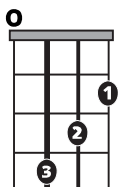

Song Form

Intro, Verse, Pre-Chorus, Chorus, Verse, Pre-Chorus, Chorus, Bridge, Pre-Chorus, Chorus

Genre
Pop

Language
English

Key
G/Emi

Tempo
96 BPM

Chords:

G	Am	Bm	C	D	Em
I	ii	iii	IV	V	vi

Bmi

Emi

Verse/Bridge ||: / / / / | / / / / | / / / / | / / / / :||

Ami

Bmi

Emi

Ami

Bmi