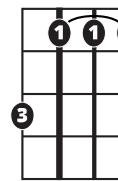

Song Form

Intro, Verse, Pre-Chorus, Chorus, Verse, Pre-Chorus, Chorus, Bridge, Pre-Chorus, Chorus

Genre
Pop

Language
English

Key
G/Emi

Tempo
96 BPM

Chords:

G	Am	Bm	C	D	Em
I	ii	iii	IV	V	vi

Bmi

Emi

Verse/Bridge ||: / / / / | / / / / | / / / / | / / / / :||

Ami

Bmi

Emi

Ami

Bmi