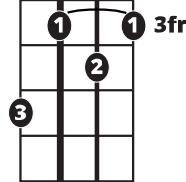

Song Form

Intro, Verse, Chorus, Verse, Chorus, Bridge, Chorus

Genre
Pop

Language
English

Key
Eb

Tempo
170 BPM

Chords:

Eb	F	Gm	Ab	Bbm	Cm	Ab
I	II	iii	IV	V	vi	bVII

Eb

F7

Ab

Eb

Intro/
Verse/
Chorus **12**
8 ||:

Db

Ab

Eb

Bridge **12**
8 ||:

Iconic Notation

Rhythm

Solo Scale

Ebmaj Pentatonic

1 = Root Note

Standard Notation

Rhythm

Solo Scale