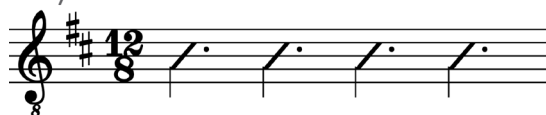

Standard Notation

Rhythm