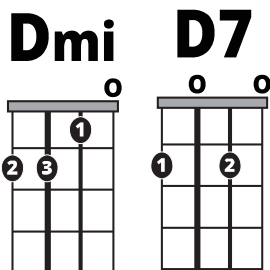

Song Form

Intro, Verse, Pre-Chorus, Chorus, Verse, Pre-Chorus, Chorus, Verse, Chorus

Genre
Pop Rock

Language
Vietnamese

Key
F

Tempo
112 BPM

Chords:

F	Gm	Am	Bb	C	Dm
I	ii	iii	iv	V	vi

Intro
Verse
Chorus
Bridge

Pre-Chorus

Iconic Notation

Rhythm

Verse

Solo Scale

Fmaj Pentatonic

① = Root Note

Standard Notation

Rhythm

Solo Scale