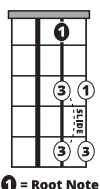

Song Form

Intro, Verse, Pre-Chorus, Chorus, Verse, Pre-Chorus, Chorus, Verse, Chorus

Genre
Pop Rock

Language
Vietnamese

Key
F

Tempo
112 BPM

Chords:

F	Gm	Am	Bb	C	Dm
I	ii	iii	iv	V	vi

Intro
Verse
Chorus
Bridge

Pre-Chorus

Iconic Notation

Rhythm

Verse

Solo Scale

Fmaj Pentatonic

① = Root Note