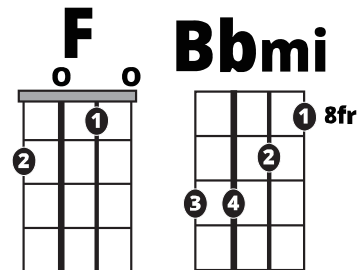

Song Form

Intro, Verse, Pre-Chorus, Chorus, Verse, Pre-Chorus, Chorus, Verse, Chorus

Genre
Pop Rock

Language
Vietnamese

Key
F

Tempo
112 BPM

Chords:

F	Gm	Am	Bb	C	Dm
I	ii	iii	iv	V	vi

Intro
Verse
Chorus
Bridge

Pre-Chorus

Iconic Notation

Rhythm

Verse

Solo Scale

Fmaj Pentatonic

① = Root Note

Standard Notation

Rhythm

Solo Scale