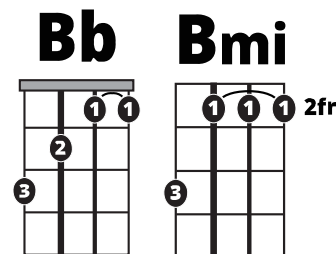

Song Form

Intro, Verse, Pre-Chorus, Chorus, Verse, Pre-Chorus, Chorus, Verse, Chorus

Genre
Pop Rock

Language
Vietnamese

Key
F

Tempo
112 BPM

Chords:

F	Gm	Am	Bb	C	Dm
I	ii	iii	iv	V	vi

Intro
Verse
Chorus
Bridge

Pre-Chorus

Iconic Notation

Rhythm

Verse

Solo Scale

Fmaj Pentatonic

① = Root Note

Standard Notation

Rhythm

Solo Scale