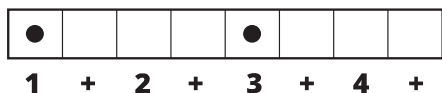

Song Form

Intro, Verse, Pre-Chorus, Chorus, Verse, Pre-Chorus, Chorus, Verse, Chorus

Genre
Pop Rock

Language
Vietnamese

Key
F

Tempo
112 BPM

Chords:

F	Gm	Am	Bb	C	Dm
I	ii	iii	iv	V	vi

Intro
Verse
Chorus
Bridge

Pre-Chorus

Iconic Notation

Rhythm

Verse

Solo Scale

Fmaj Pentatonic

① = Root Note