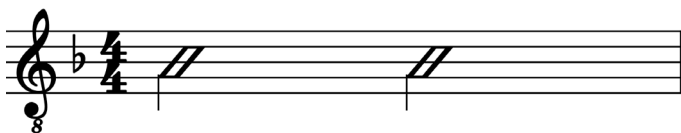

Standard Notation

Rhythm