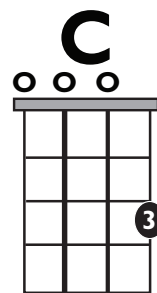

IN THE STYLE OF ...

"The Difference" (Easy)

by Toro y Moi w/ Flume

KEY: C

TEMPO: 160

Chords	C	Dm	Em	F	G	Am
	I	ii	iii	IV	V	vi

SONG FORM: **Intro, Verse, Chorus, Verse, Chorus, Verse, Chorus**

Iconic Notation