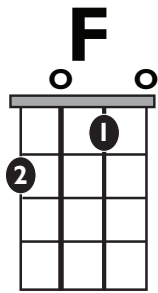

IN THE STYLE OF ...

"The Difference" (Easy)

by Toro y Moi w/ Flume

KEY: C

TEMPO: 160

Chords	C	Dm	Em	F	G	Am
	I	ii	iii	IV	V	vi

SONG FORM: **Intro, Verse, Chorus, Verse, Chorus, Verse, Chorus**

Iconic Notation