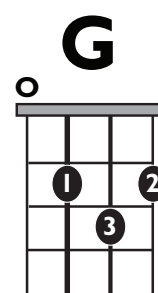

IN THE STYLE OF ...

"The Difference" (Easy)

by Toro y Moi w/ Flume

KEY: C

TEMPO: 160

Chords	C	Dm	Em	F	G	Am
	I	ii	iii	IV	V	vi

SONG FORM: **Intro, Verse, Chorus, Verse, Chorus, Verse, Chorus**

Iconic Notation