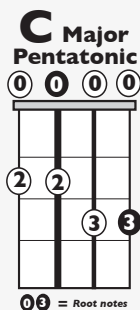

IN THE STYLE OF ...

"The Difference" (Easy)

by Toro y Moi w/ Flume

KEY: C

TEMPO: 160

Chords	C	Dm	Em	F	G	Am
	I	ii	iii	IV	V	vi

SONG FORM: **Intro, Verse, Chorus, Verse, Chorus, Verse, Chorus**

Iconic Notation

Strum Pattern

Solo Scale

Standard Notation

Strum Pattern

Solo Scale