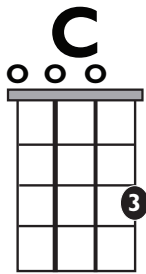

"WDWHI"

by Tunde Olarian

KEY:

C/Am

TEMPO:

82

Chords

C	Dm	Em	F	G	Am
I	ii	iii	IV	V	vi

SONG FORM: **Verse, Pre-Chorus, Chorus, Verse, Chorus, Verse, Chorus**

Iconic Notation

Strum Pattern

Solo Scale

Standard Notation

Strum Pattern

Solo Scale