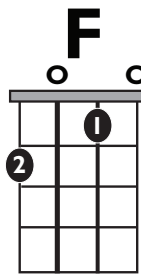

"WDWHI"

by Tunde Olarian

KEY:

C/Am

TEMPO:

82

Chords

C	Dm	Em	F	G	Am
I	ii	iii	IV	V	vi

SONG FORM: **Verse, Pre-Chorus, Chorus, Verse, Chorus, Verse, Chorus**

Iconic Notation

Strum Pattern

Solo Scale

Standard Notation

Strum Pattern

Solo Scale