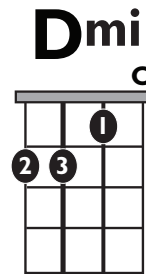

"WDWHI"

by Tunde Olarian

KEY:

C/Am

TEMPO:

82

Chords

C	Dm	Em	F	G	Am
I	ii	iii	IV	V	vi

SONG FORM: **Verse, Pre-Chorus, Chorus, Verse, Chorus, Verse, Chorus**

Iconic Notation

Strum Pattern

Solo Scale

Standard Notation

Strum Pattern

Solo Scale