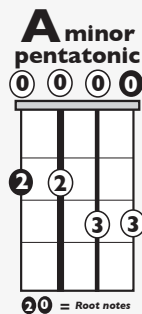

"WDWHI"

by Tunde Olarian

KEY:

C/Am

TEMPO:

82

Chords

C	Dm	Em	F	G	Am
I	ii	iii	IV	V	vi

SONG FORM: **Verse, Pre-Chorus, Chorus, Verse, Chorus, Verse, Chorus**

Iconic Notation

Strum Pattern

Solo Scale

Standard Notation

Strum Pattern

Solo Scale