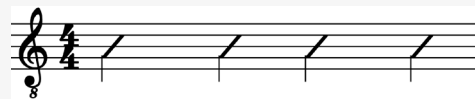

"WDWHI"

by Tunde Olarian

KEY:

C/Am

TEMPO:

82

Chords

C	Dm	Em	F	G	Am
I	ii	iii	IV	V	vi

SONG FORM: **Verse, Pre-Chorus, Chorus, Verse, Chorus, Verse, Chorus**

Iconic Notation

Strum Pattern

Solo Scale

Standard Notation

Strum Pattern

Solo Scale