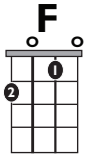

IN THE STYLE OF ...

"Umbrella" (Easy)

by Rihanna

KEY: C

TEMPO: 102

Chords

C	Dm	E	F	G	Am	Bb
I	ii	III	IV	V	vi	bVII

SONG FORM: **Intro, Verse, Chorus, Verse, Chorus, Interlude, Verse, Chorus**

Verse ||: / / / / | / / / / | / / / / | / / / / :||

Chorus ||: / / / / | / / / / | / / / / | / / / / :||

Bridge | / / / / | / / / / | / / / / | / / / / |

| / / / / | / / / / | / / / / | / / / / |

Iconic Notation

Strum Pattern

Verse/Bridge

Chorus

Solo Scale

C Major Pentatonic

00 = Root notes

Standard Notation

Strum Pattern