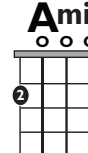

IN THE STYLE OF ...

"Umbrella" (Easy)

by Rihanna

KEY: C

TEMPO: 102

Chords

C	Dm	E	F	G	Am	Bb
I	ii	III	IV	V	vi	bVII

SONG FORM: **Intro, Verse, Chorus, Verse, Chorus, Interlude, Verse, Chorus**