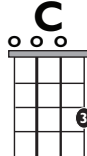

IN THE STYLE OF ...

"Umbrella" (Easy)

by Rihanna

KEY: C

TEMPO: 102

Chords

C	Dm	E	F	G	Am	Bb
I	ii	III	IV	V	vi	bVII

SONG FORM: **Intro, Verse, Chorus, Verse, Chorus, Interlude, Verse, Chorus**

Verse ||: / / / / | / / / / | / / / / | / / / / :||

Chorus ||: / / / / | / / / / | / / / / | / / / / :||

Bridge | / / / / | / / / / | / / / / | / / / / |

| / / / / | / / / / | / / / / | / / / / |

Iconic Notation

Strum Pattern

Verse/Bridge

Chorus

Solo Scale

C Major Pentatonic

00 = Root notes

Standard Notation

Strum Pattern