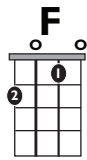

IN THE STYLE OF ...

"Umbrella" (Easy)

by Rihanna

KEY: C

TEMPO: 102

Chords

C	Dm	E	F	G	Am	Bb
I	ii	III	IV	V	vi	bVII

SONG FORM: **Intro, Verse, Chorus, Verse, Chorus, Interlude, Verse, Chorus**

Verse ||: / / / / | / / / / | / / / / | / / / / :||

Chorus ||: / / / / | / / / / | / / / / | / / / / :||

Bridge | / / / / | / / / / | / / / / | / / / / |

| / / / / | / / / / | / / / / | / / / / |

Iconic Notation

Strum Pattern

Verse/Bridge

Chorus

Solo Scale

C Major Pentatonic

00 = Root notes

Standard Notation

Strum Pattern