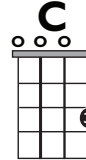

IN THE STYLE OF ...

"Umbrella" (Easy)

by Rihanna

KEY: C

TEMPO: 102

Chords

C	Dm	E	F	G	Am	Bb
I	ii	III	IV	V	vi	bVII

SONG FORM: **Intro, Verse, Chorus, Verse, Chorus, Interlude, Verse, Chorus**

Verse ||: / / / / | / / / / | / / / / | / / / / :||

Chorus ||: / / / / | / / / / | / / / / | / / / / :||

Bridge | / / / / | / / / / | / / / / | / / / / |

| / / / / | / / / / | / / / / | / / / / |

Iconic Notation

Strum Pattern

Verse/Bridge

Chorus

Solo Scale

C Major Pentatonic

00 = Root notes

Standard Notation

Strum Pattern