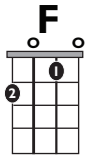

IN THE STYLE OF ...

"Umbrella" (Easy)

by Rihanna

KEY: C

TEMPO: 102

Chords

C	Dm	E	F	G	Am	Bb
I	ii	III	IV	V	vi	bVII

SONG FORM: **Intro, Verse, Chorus, Verse, Chorus, Interlude, Verse, Chorus**

Verse ||: / / / / | / / / / | / / / / | / / / / :||

Chorus ||: / / / / | / / / / | / / / / | / / / / :||

Bridge | / / / / | / / / / | / / / / | / / / / |

| / / / / | / / / / | / / / / | / / / / |

Iconic Notation

Strum Pattern

Verse/Bridge

Chorus

Solo Scale

C Major Pentatonic

00 = Root notes

Standard Notation

Strum Pattern