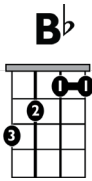

IN THE STYLE OF ...

"Umbrella" (Easy)

by Rihanna

KEY: C

TEMPO: 102

Chords

C	Dm	E	F	G	Am	Bb
I	ii	III	IV	V	vi	bVII

SONG FORM: **Intro, Verse, Chorus, Verse, Chorus, Interlude, Verse, Chorus**

Verse ||: / / / / | / / / / | / / / / | / / / / :||

Chorus ||: / / / / | / / / / | / / / / | / / / / :||

Bridge | / / / / | / / / / | / / / / | / / / / |

| / / / / | / / / / | / / / / | / / / / |

Iconic Notation

Strum Pattern

Verse/Bridge

Chorus

Solo Scale

C Major Pentatonic

00 = Root notes

Standard Notation

Strum Pattern