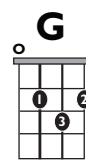

IN THE STYLE OF ...

"Umbrella" (Easy)

by Rihanna

KEY: C

TEMPO: 102

Chords

C	Dm	E	F	G	Am	Bb
I	ii	III	IV	V	vi	bVII

SONG FORM: **Intro, Verse, Chorus, Verse, Chorus, Interlude, Verse, Chorus**

Verse ||: / / / / | / / / / | / / / / | / / / / :||

Chorus ||: / / / / | / / / / | / / / / | / / / / :||

Bridge | / / / / | / / / / | / / / / | / / / / |

| / / / / | / / / / | / / / / | / / / / |

Iconic Notation

Strum Pattern

Verse/Bridge

Chorus

Solo Scale

C Major Pentatonic

00 = Root notes

Standard Notation

Strum Pattern