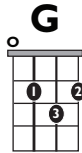

IN THE STYLE OF ...

"Umbrella" (Easy)

by Rihanna

KEY: C

TEMPO: 102

Chords

C	Dm	E	F	G	Am	Bb
I	ii	III	IV	V	vi	bVII

SONG FORM: **Intro, Verse, Chorus, Verse, Chorus, Interlude, Verse, Chorus**

Verse ||: / / / / | / / / / | / / / / | / / / / :||

Chorus ||: / / / / | / / / / | / / / / | / / / / :||

Bridge | / / / / | / / / / | / / / / | / / / / |

| / / / / | / / / / | / / / / | / / / / |

Iconic Notation

Strum Pattern

Verse/Bridge

Chorus

Solo Scale

C Major Pentatonic

00 = Root notes

Standard Notation

Strum Pattern