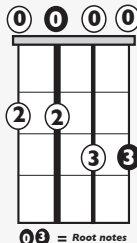

IN THE STYLE OF ...

"Umbrella" (Easy)

by Rihanna

KEY: C

TEMPO: 102

Chords

C	Dm	E	F	G	Am	Bb
I	ii	III	IV	V	vi	bVII

SONG FORM: **Intro, Verse, Chorus, Verse, Chorus, Interlude, Verse, Chorus**

Verse ||: / / / / | / / / / | / / / / | / / / / :||

Chorus ||: / / / / | / / / / | / / / / | / / / / :||

Bridge | / / / / | / / / / | / / / / | / / / / |

| / / / / | / / / / | / / / / | / / / / |

Iconic Notation

Strum Pattern

Verse/Bridge

Chorus

Solo Scale

C Major Pentatonic

00 = Root notes

Standard Notation

Strum Pattern