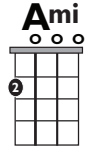

IN THE STYLE OF ...

"Umbrella" (Easy)

by Rihanna

KEY: C

TEMPO: 102

Chords

C	Dm	E	F	G	Am	Bb
I	ii	III	IV	V	vi	bVII

SONG FORM: **Intro, Verse, Chorus, Verse, Chorus, Interlude, Verse, Chorus**

Verse ||: / / / / | / / / / | / / / / | / / / / :||

Chorus ||: / / / / | / / / / | / / / / | / / / / :||

Bridge | / / / / | / / / / | / / / / | / / / / |

| / / / / | / / / / | / / / / | / / / / |

Iconic Notation

Strum Pattern

Verse/Bridge

Chorus

Solo Scale

C Major Pentatonic

00 = Root notes

Standard Notation

Strum Pattern