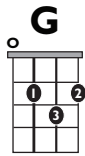

IN THE STYLE OF ...

"Umbrella" (Easy)

by Rihanna

KEY: C

TEMPO: 102

Chords

C	Dm	E	F	G	Am	Bb
I	ii	III	IV	V	vi	bVII

SONG FORM: **Intro, Verse, Chorus, Verse, Chorus, Interlude, Verse, Chorus**

Verse ||: / / / / | / / / / | / / / / | / / / / :||

Chorus ||: / / / / | / / / / | / / / / | / / / / :||

Bridge | / / / / | / / / / | / / / / | / / / / |

| / / / / | / / / / | / / / / | / / / / |

Iconic Notation

Strum Pattern

Verse/Bridge

Chorus

Solo Scale

C Major Pentatonic

00 = Root notes

Standard Notation

Strum Pattern