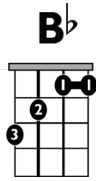

IN THE STYLE OF ...

"Umbrella" (Easy)

by Rihanna

KEY: C

TEMPO: 102

Chords

C	Dm	E	F	G	Am	Bb
I	ii	III	IV	V	vi	bVII

SONG FORM: **Intro, Verse, Chorus, Verse, Chorus, Interlude, Verse, Chorus**

Verse ||: / / / / | / / / / | / / / / | / / / / :||

Chorus ||: / / / / | / / / / | / / / / | / / / / :||

Bridge | / / / / | / / / / | / / / / | / / / / |

| / / / / | / / / / | / / / / | / / / / |

Iconic Notation

Strum Pattern

Verse/Bridge

Chorus

Solo Scale

C Major Pentatonic

00 = Root notes

Standard Notation

Strum Pattern