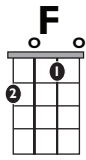

IN THE STYLE OF ...

"Umbrella" (Easy)

by Rihanna

KEY: C

TEMPO: 102

Chords

C	Dm	E	F	G	Am	Bb
I	ii	III	IV	V	vi	bVII

SONG FORM: **Intro, Verse, Chorus, Verse, Chorus, Interlude, Verse, Chorus**

Verse ||: / / / / | / / / / | / / / / | / / / / :||

Chorus ||: / / / / | / / / / | / / / / | / / / / :||

Bridge | / / / / | / / / / | / / / / | / / / / |

| / / / / | / / / / | / / / / | / / / / |

Iconic Notation

Strum Pattern

Verse/Bridge

Chorus

Solo Scale

C Major Pentatonic

00 = Root notes

Standard Notation

Strum Pattern