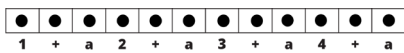

Iconic Notation

Rhythm