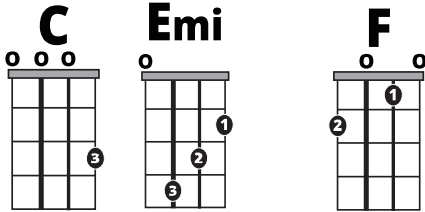

Song Form

Intro, Verse, Verse, Chorus, Post-Chorus, Verse, Chorus, Verse

Genre
Pop Ballad

Language
English

Key
C

Tempo
78 BPM

Chords:

C	Dm	Em	F	G	Am
I	ii	iii	IV	V	vi

Intro
Post-Chorus ||: / / / / | / / / / :||

Verse ||: / / / / | / / / / :|| / / / / | / / / / |
x3

Chorus | / / / / | / / / / | / / / / | / / / / |

||: / / / / | / / / / :|| / / / / | / / / / |
x3

Iconic Notation

Comping

1 + 2 + 3 + 4 +

Solo Scale

Cmaj Pentatonic

1 = Root Note

Standard Notation

Rhythm

Solo Scale