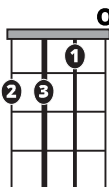

Song Form

Chorus, Verse, Pre-Chorus, Chorus, Verse, Pre-Chorus, Chorus, Pre-Chorus, Chorus

Genre
K-Pop

Language
English

Key
Am

Tempo
70 BPM

Chords:

Am	B*	C	D	E	F	G
I	ii*	III	IV	V	vi	VII

Ami

Dmi

G

C

E

Chorus ||: / / / / | / / / / | / / / / | / / / / :||

Ami

Dmi

Ami

Dmi

Verse ||: / / / / | / / / / | / / / / | / / / / :||

Iconic Notation

Comping

Solo Scale

Ami Pentatonic

Standard Notation

Rhythm

Solo Scale