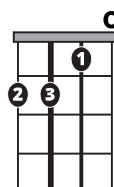

Song Form

Chorus, Verse, Pre-Chorus, Chorus, Verse, Pre-Chorus, Chorus, Pre-Chorus, Chorus

Genre
K-Pop

Language
English

Key
Am

Tempo
70 BPM

Chords:

Am	B*	C	D	E	F	G
I	ii*	III	IV	V	vi	VII

Ami

Dmi

G

C

E

Chorus ||: / / / / | / / / / | / / / / | / / / / :||

Ami

Dmi

Ami

Dmi

Verse ||: / / / / | / / / / | / / / / | / / / / :||

Iconic Notation

Comping

Solo Scale

Ami Pentatonic

Standard Notation

Rhythm

Solo Scale