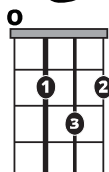

Song Form

Chorus, Verse, Pre-Chorus, Chorus, Verse, Pre-Chorus, Chorus, Pre-Chorus, Chorus

Genre
K-Pop

Language
English

Key
Am

Tempo
70 BPM

Chords:

Am	B*	C	D	E	F	G
I	ii*	III	IV	V	vi	VII

Ami

Dmi

G

C

E

Chorus ||: / / / / | / / / / | / / / / | / / / / :||

Ami

Dmi

Ami

Dmi

Verse ||: / / / / | / / / / | / / / / | / / / / :||

Iconic Notation

Comping

Solo Scale

Ami Pentatonic

Standard Notation

Rhythm

Solo Scale