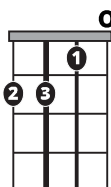

Song Form

Chorus, Verse, Pre-Chorus, Chorus, Verse, Pre-Chorus, Chorus, Pre-Chorus, Chorus

Genre
K-Pop

Language
English

Key
Am

Tempo
70 BPM

Chords:

Am	B*	C	D	E	F	G
I	ii*	III	IV	V	vi	VII

Ami

Dmi

G

C

E

Chorus ||: / / / / | / / / / | / / / / | / / / / :||

Ami

Dmi

Ami

Dmi

Verse ||: / / / / | / / / / | / / / / | / / / / :||

Iconic Notation

Comping

Solo Scale

Ami Pentatonic

Standard Notation

Rhythm

Solo Scale