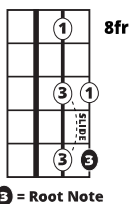

Solo Scale

Ami Pentatonic