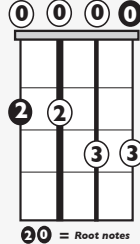

IN THE STYLE OF ...

"XS" (Easy)

by Rina Sawayama

KEY: Am

TEMPO: 117

Chords

Am	B*	C	Dm	E	F
i	ii*	III	iv	V	VI

SONG FORM: **Intro, Verse, Pre-chorus, Chorus, Verse, Pre-chorus, Chorus, Bridge, Chorus**

Dmi

E7

Iconic Notation

Strum Pattern

Solo Scale

A minor pentatonic

Standard Notation

Strum Pattern