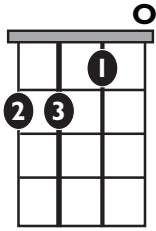

KEY: Am

TEMPO: 117

Chords

Am	B*	C	Dm	E	F
i	ii*	III	iv	V	VI

SONG FORM: **Intro, Verse, Pre-chorus, Chorus, Verse, Pre-chorus, Chorus, Bridge, Chorus**

Dmi