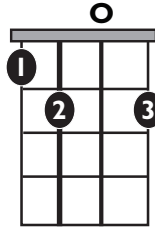

IN THE STYLE OF ...

"XS" (Easy)

by Rina Sawayama

KEY: Am

TEMPO: 117

Chords

Am	B*	C	Dm	E	F
i	ii*	III	iv	V	VI

SONG FORM: **Intro, Verse, Pre-chorus, Chorus, Verse, Pre-chorus, Chorus, Bridge, Chorus**

Dmi

E7

Iconic Notation

Strum Pattern

Solo Scale

A minor pentatonic

Standard Notation

Strum Pattern

Solo Scale