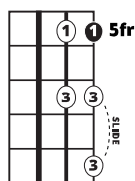

Solo Scale

Dmaj Pentatonic