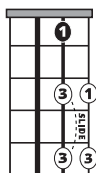

## Song Form

Verse, Chorus, Verse, Chorus, Bridge, Chorus

Genre  
**Indie**

Language  
**English**

Key  
**F**

Tempo  
**126 BPM**

Chords:

| F | Gm | Am  | Bb | C | Dm |
|---|----|-----|----|---|----|
| I | ii | iii | IV | V | vi |

### Iconic Notation

Comping Pattern

Intro/Verse Pattern

1 + 2 + 3 + 4 +

Chorus/Bridge Pattern

1 + 2 + 3 + 4 +

Solo Scale

**Fmaj Pentatonic**

1 = Root Note